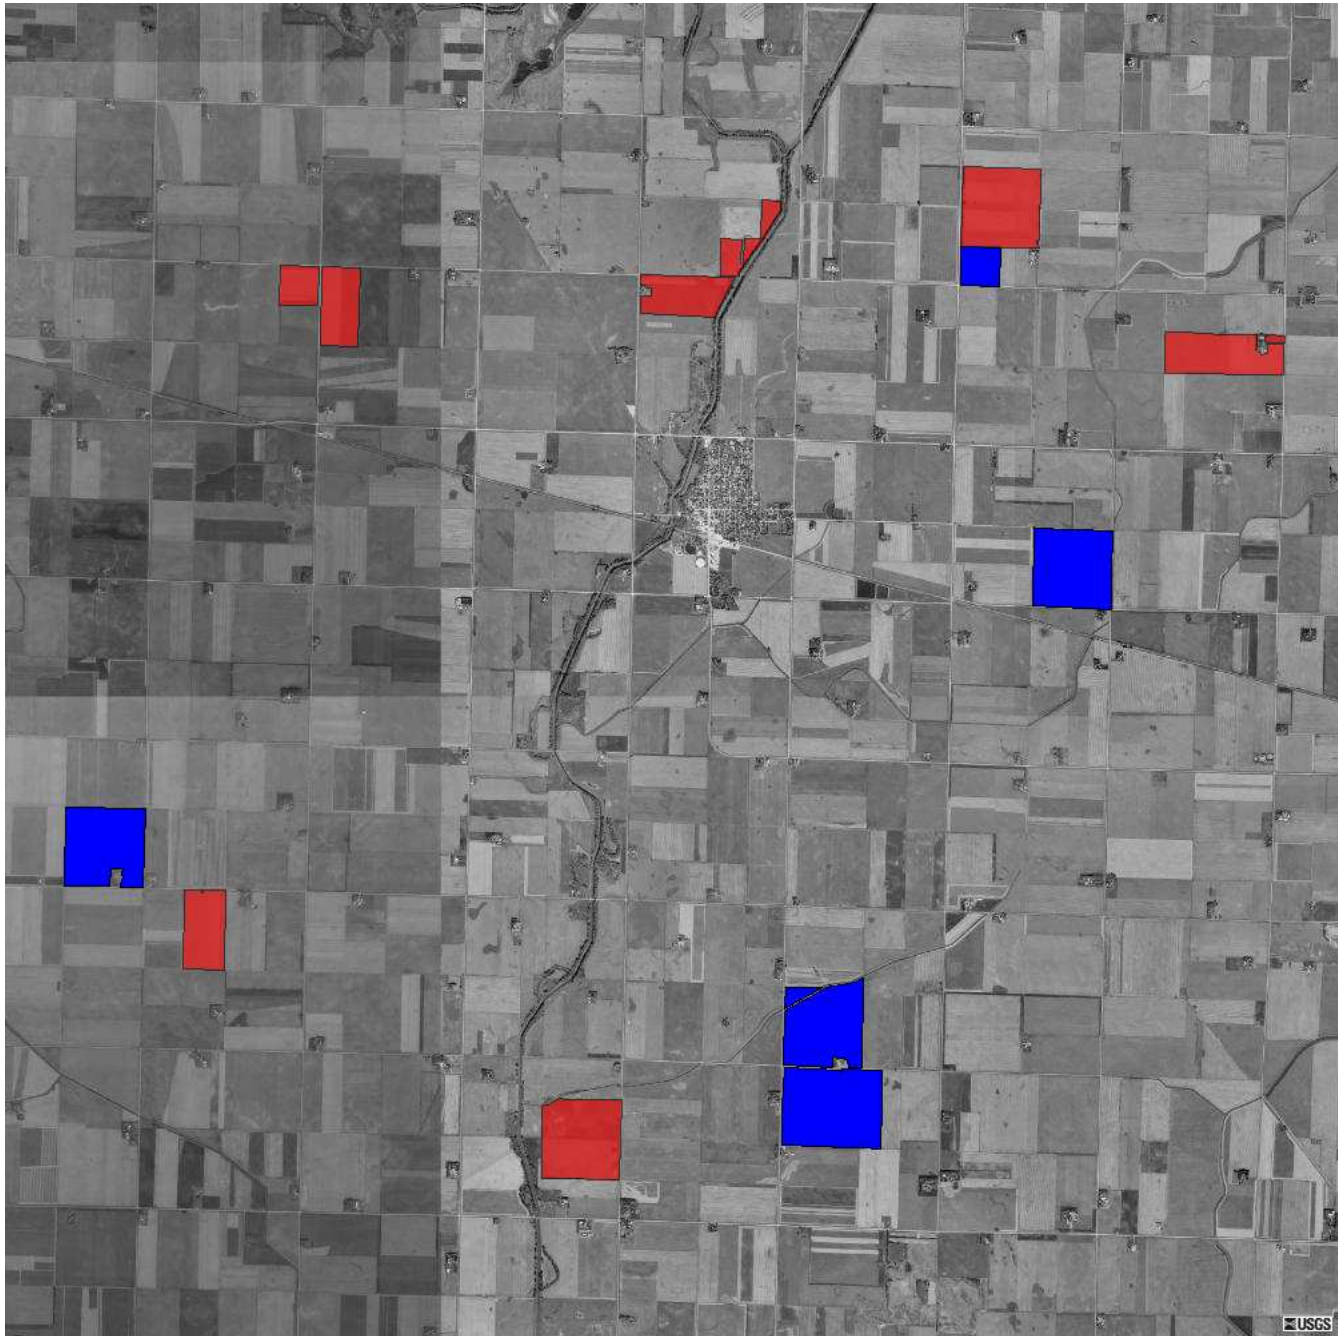

Grower: Peiffer Farms
Farm: Iowa Farms
Acres: 1430.12

Field(s): Conrad, Duanes Home, East Hogan, Mofit, Nicks Home,
Peters, Smith, Terrys, Terrys 80, Terrys East 40, West
Hogan

Netmapping-Netmapping

Red Corn
Blue Soybeans

USGS