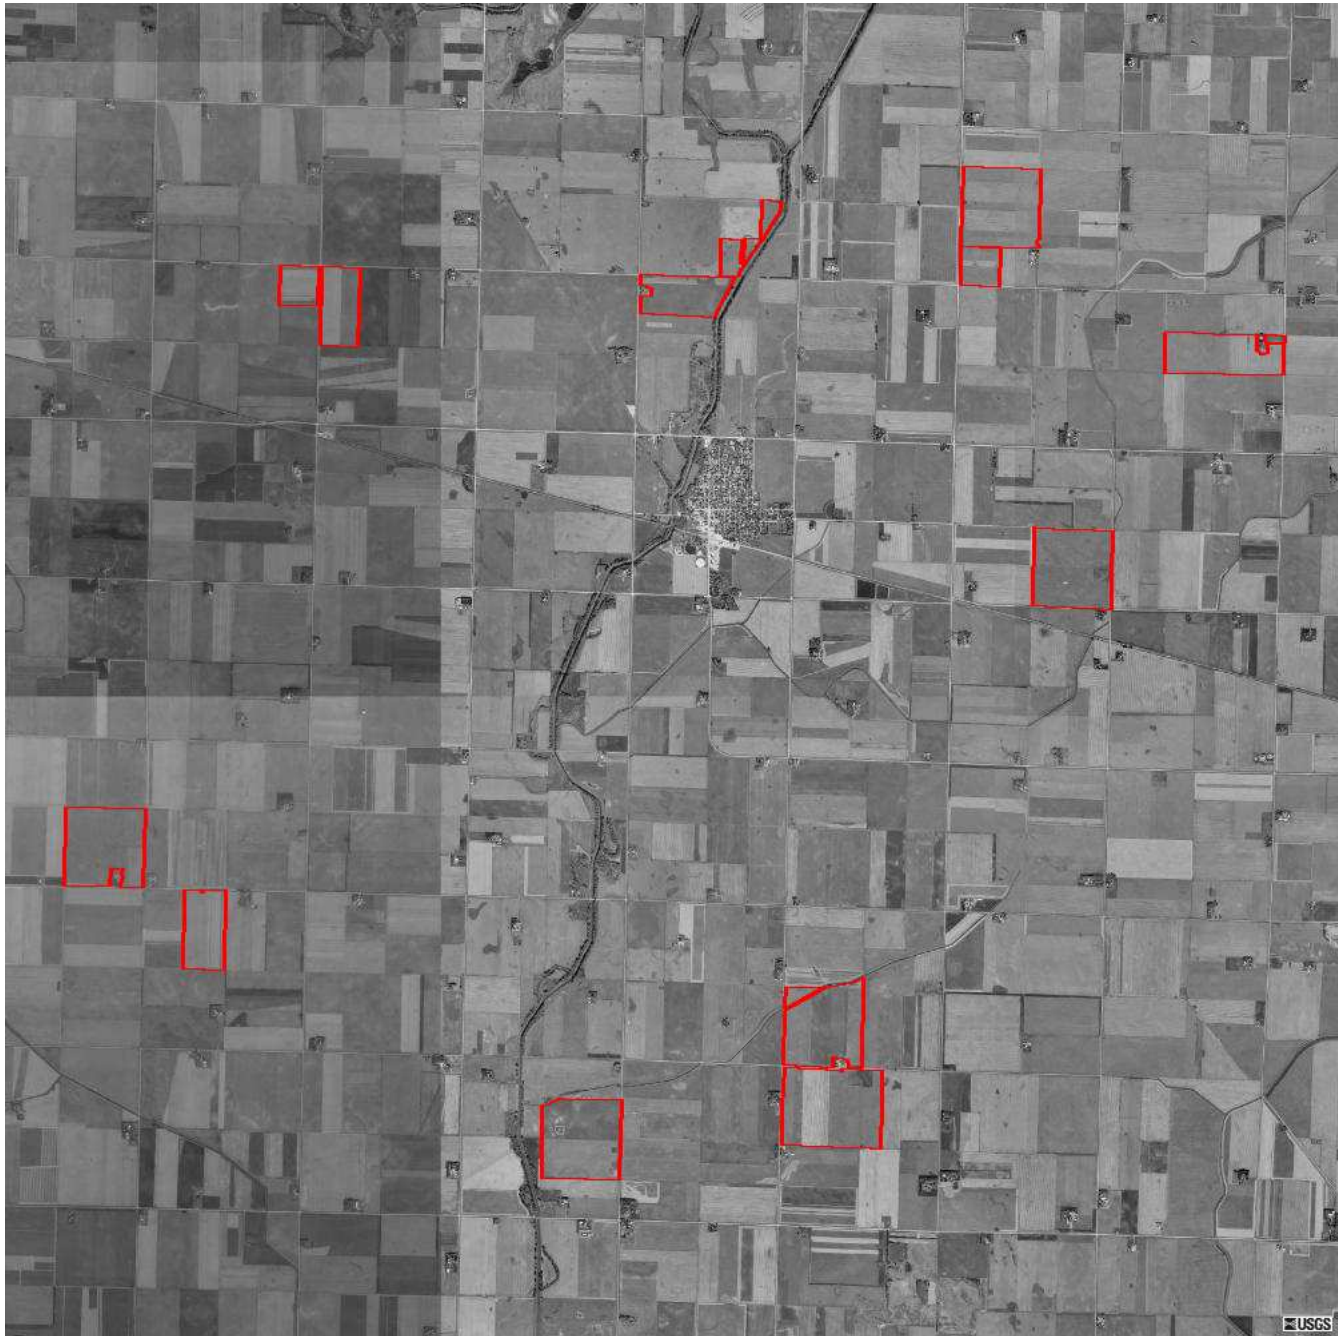

Grower: Peiffer Farms  
Farm: Iowa Farms  
Acres: 1430.12

Field(s): Conrad, Duanes Home, East Hogan, Mofit, Nicks Home,  
Peters, Smith, Terrys, Terrys 80, Terrys East 40, West  
Hogan

Netmapping-Netmapping

Red    Corn  
Blue   Soybeans

USGS